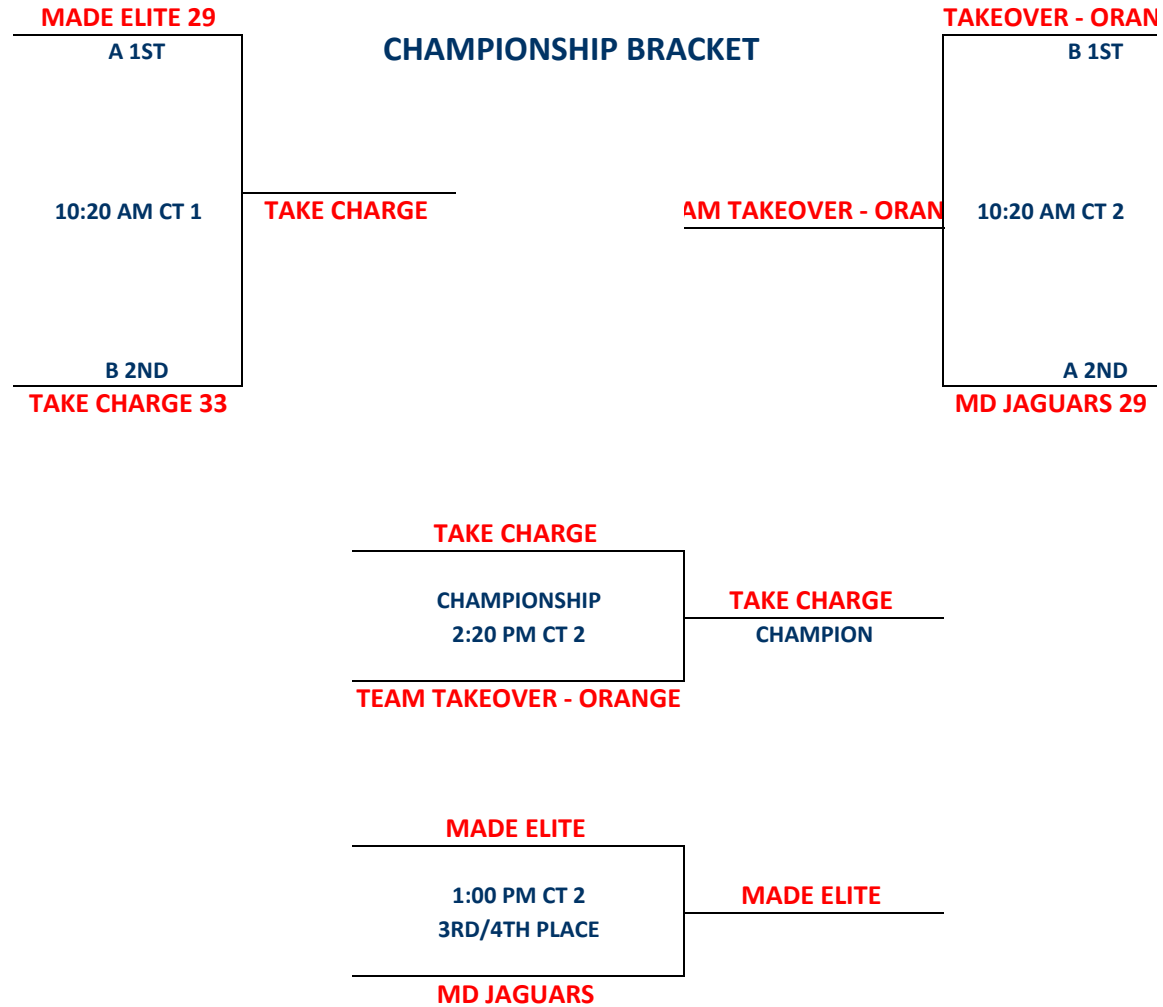

1) Teams listed first in the pool are considered the HOME teams.
2) The team listed on the top of the bracket is considered the HOME team.

Sites:
1 = DSC Ct 1
2 = DSC Ct 2

**2014 PVA AU 4TH GRADE
DIVISION 2 DQT
Version 1**