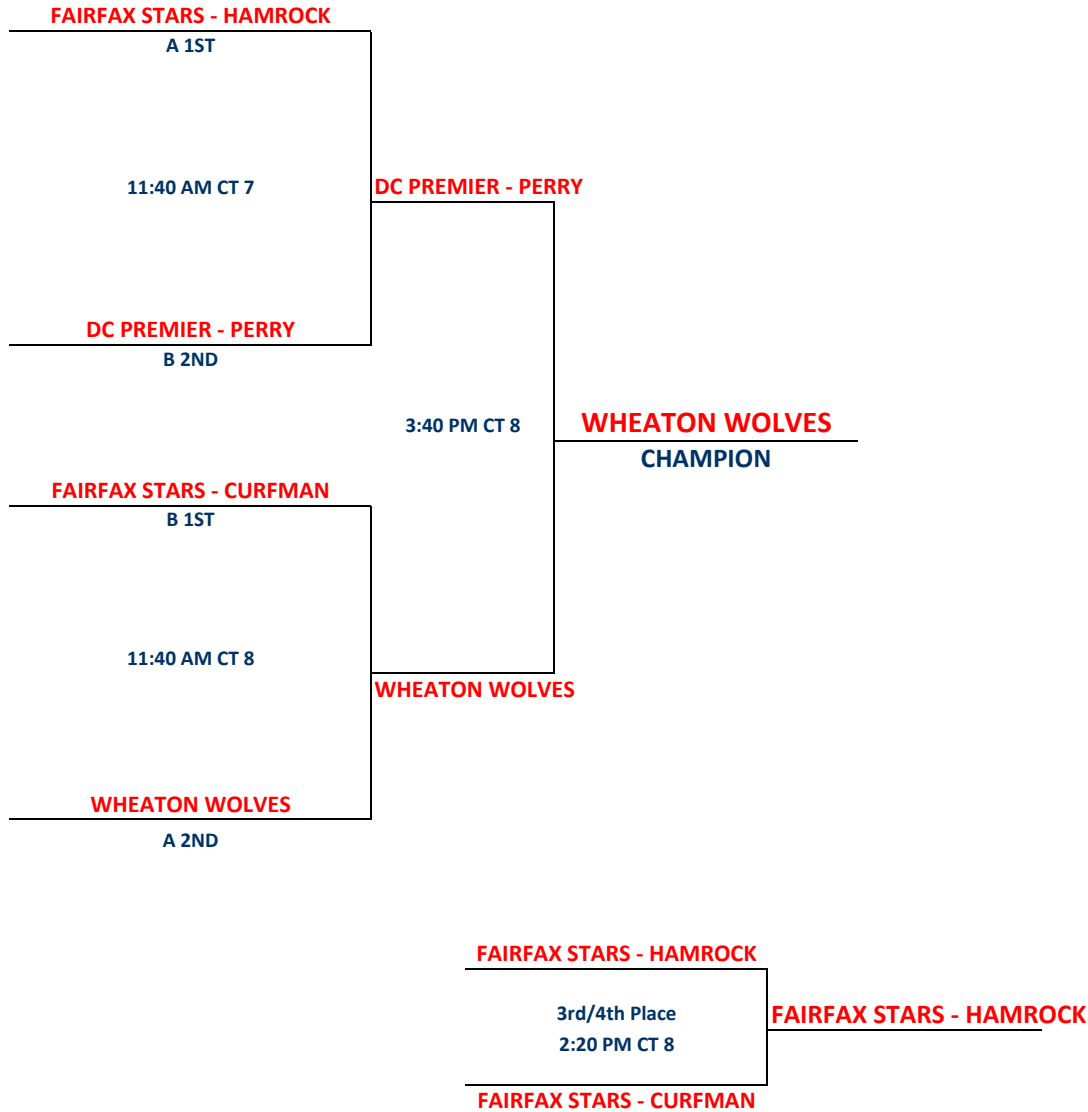

2014 PVAU 8TH GRADE
DIVISION 2 DQT
Version 1

Pool A

W	L		
	2	A1	DC PREMIER - WHITE
1	1	A2	WHEATON WOLVES
2		A3	FAIRFAX STARS - HAMROCK

Friday	Time	Court	Results
A3 vs A2	8:50 PM	7 A3	<u>58</u> A2 <u>49</u>

Saturday	Time	Court	Results
A1 vs A3	10:20 AM	3 A1	<u>52</u> A3 <u>53</u>
A2 vs A1	3:40 PM	4 A2	<u>47</u> A1 <u>31</u>

Sunday	Time	Court	Results
3rd A vs 3rd B	10:20 AM	8 3RD A	3RD B

DC PREMIER - WHITE   BOWIE MAGIC

Pool B

W	L		
3		B1	FAIRFAX STARS - CURFMAN
1	2	B2	BOWIE MAGIC
	3	B3	BRYC TAR HEELS
2	1	B4	DC PREMIER - PERRY

Friday	Time	Court	Results
B1 vs B4	7:30 PM	8 B1	<u>53</u> B4 <u>46</u>
B3 vs B2	8:50 PM	8 B3	<u>40</u> B2 <u>46</u>

Saturday	Time	Court	Results
B1 vs B3	11:40 AM	3 B1	<u>64</u> B3 <u>50</u>
B2 vs B4	1:00 PM	5 B2	<u>69</u> B4 <u>73</u>
B4 vs B3	3:40 PM	6 B4	<u>72</u> B3 <u>35</u>
B2 vs B1	3:40 PM	7 B2	<u>44</u> B1 <u>64</u>

Sunday	Time	Court	Results
3rd A vs 3rd B	10:20 AM	8 3RD A	3RD B

DC PREMIER - WHITE   BOWIE MAGIC

1) Teams listed first in the pool are considered the HOME teams.

2) The team listed on the top of the bracket is considered the HOME team.

Sites:
3 = DSC Ct 3
4 = DSC Ct 4
5 = DSC Ct 5
6 = DSC Ct 6

2014 PVA AU 8TH GRADE
DIVISION 2 DQT

Version 1

CHAMPIONSHIP BRACKET
ALL GAMES ON SUNDAY

1) Teams listed first in the pool are considered the HOME teams.

2) The team listed on the top of the bracket is considered the HOME team.

Sites:
3 = DSC Ct 3
4 = DSC Ct 4
5 = DSC Ct 5
6 = DSC Ct 6