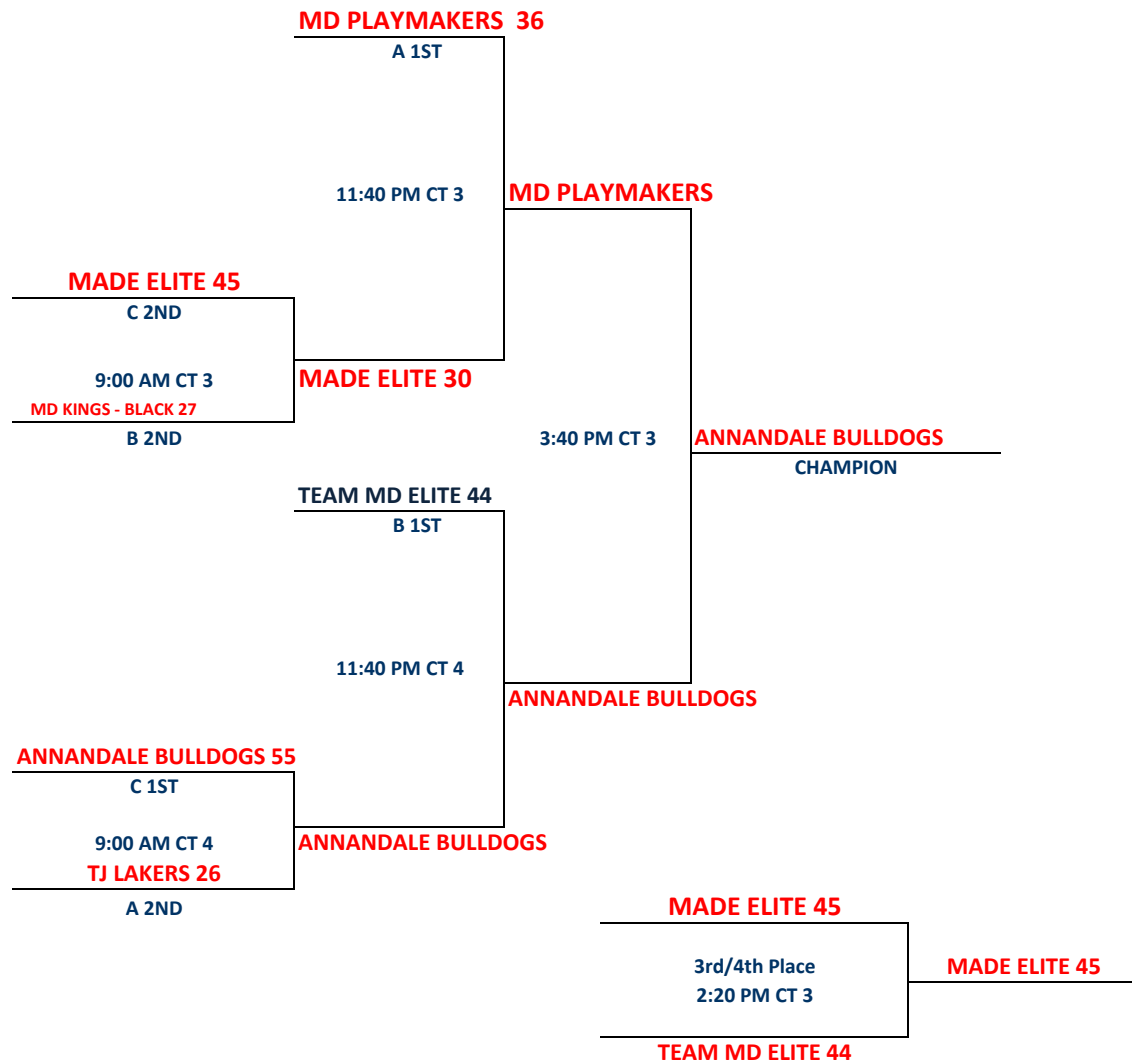

Saturday	Time	Court	Results
C1 vs C3	9:00 AM	4 C1	C1 <u>31</u> C3 <u>48</u>
C2 vs C1	11:40 AM	4 C2	C2 <u>45</u> C1 <u>34</u>

- Sites:
- 2 = DSC Ct 2
 - 3 = DSC Ct 3
 - 4 = DSC Ct 4
 - 5 = DSC Ct 5
 - 6 = DSC Ct 6
 - 7 = DSC Ct 7

1) Teams listed first in the pool are considered the HOME teams.

2) The team listed on the top of the bracket is considered the HOME team.

CHAMPIONSHIP BRACKET
ALL GAMES ON SUNDAY

- Sites:
- 2 = DSC Ct 2
 - 3 = DSC Ct 3
 - 4 = DSC Ct 4
 - 5 = DSC Ct 5
 - 6 = DSC Ct 6
 - 7 = DSC Ct 7